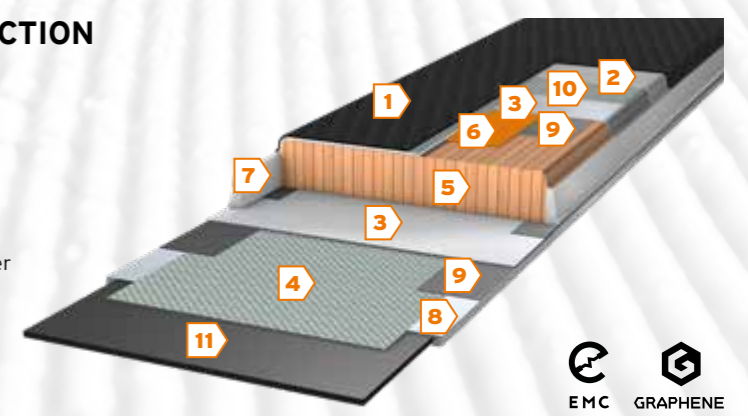

WORLD CUP SANDWICH CAP CONSTRUCTION

- 1 Top Sheet
- 2 Glass Fiber Fleece
- 3 Titanal® Layer
- 4 Glass Fiber
- 5 Wood Core
- 6 Graphene
- 7 Sidewall
- 8 Edge
- 9 Dampening Layer
- 10 Reinforced Glass Fiber
- 11 Base