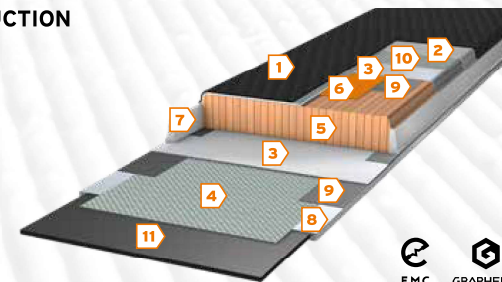

WORLD CUP SANDWICH CAP CONSTRUCTION

- | | |
|----------------------|---------------------------|
| 1 Top Sheet | 7 Sidewall |
| 2 Glass Fiber Fleece | 8 Edge |
| 3 Titanal® Layer | 9 Dampening Layer |
| 4 Glass Fiber | 10 Reinforced Glass Fiber |
| 5 Wood Core | 11 Base |
| 6 Graphene | |