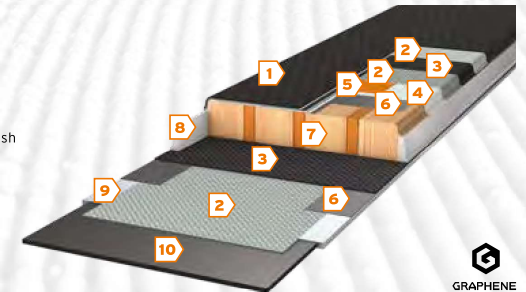

FEATURES

PROTECTIVE FRAME STRUCTURE

Structured low angle sides to improve durability.

LIGHTWEIGHT WOODCORE

Lightweight Karuba Wood and embedded Graphene increases performance while keeping it light.

FEMALE CAMBER

For great acceleration and excellent edge grip.

SUPERLITE CARBON SANDWICH CAP CONSTRUCTION

- 1 Top Sheet
- 2 Glass Fiber
- 3 Carbon
- 4 Diagonal Glass Fiber
- 5 Graphene
- 6 Dampening Layer
- 7 Wood Core Karuba-Ash
- 8 Sidewall
- 9 Edge
- 10 Base