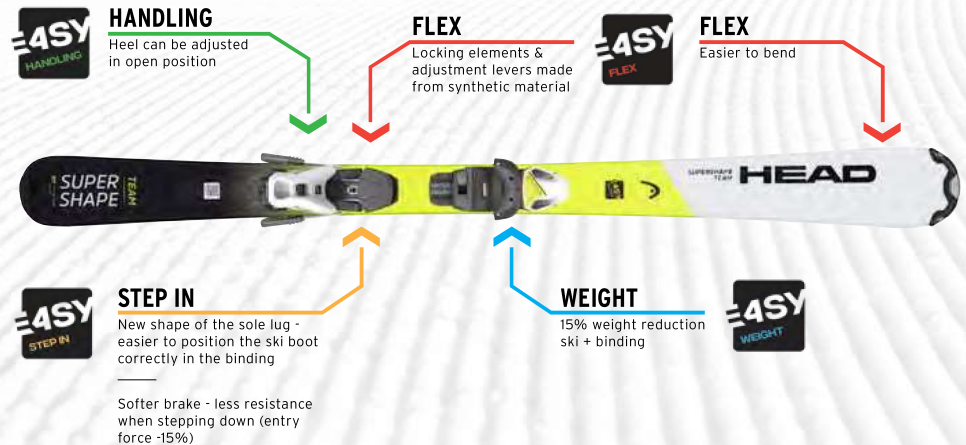

FEATURES

THE NEW STANDARD FOR KIDS' SKIING EQUIPMENT

Start them early, and start them often. With a high quality construction, kids will learn faster and ski longer than ever before. The Supershape Team is an on-piste ski for children who can already ski. It delivers good stability and helps the kids race up the learning curve.