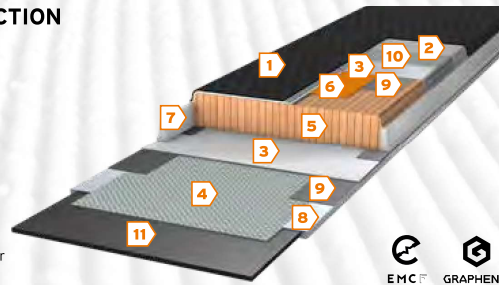

FEATURES

SIDECUTS

Modern on-piste race driven sidecuts.

EMC F

EMC front in the all new Race Performance skis.

TIP & TAIL

Updated Tip and Tail design based on a proven sidecut, including an integrated tip.

WORLD CUP SANDWICH CAP CONSTRUCTION

- 1 Top Sheet
- 2 Glass Fiber Fleece
- 3 Titanal® Layer
- 4 Glass Fiber
- 5 Wood Core
- 11 Base
- 6 Graphene
- 7 Sidewall
- 8 Edge
- 9 Dampening Layer
- 10 Reinforced Glass Fiber

THE RACE PERFORMANCE LINE